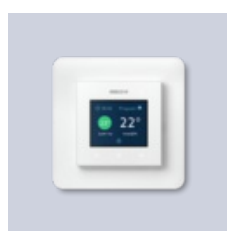

The package includes the following:

EB-Therm
500