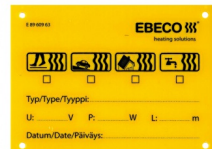

Roof glue cartridge

Used for installing Ebeco T-18 heating cable for frost protection of gutters and drainpipes. Sufficient for 50 m cable.

Item number	Name
1647218	Roof glue cartridge

Roof support bracket

Item number	Name
8960963	Heating cable sign

Ebeco Gel

Sealing compound for 2 connection boxes. Hardens in 10 minutes at 20°C. Mixed at temperatures above -10°C. Can be dismantled. Non-toxic, no protective gloves are needed but avoid contact with eyes. Max 1000 V IP68.