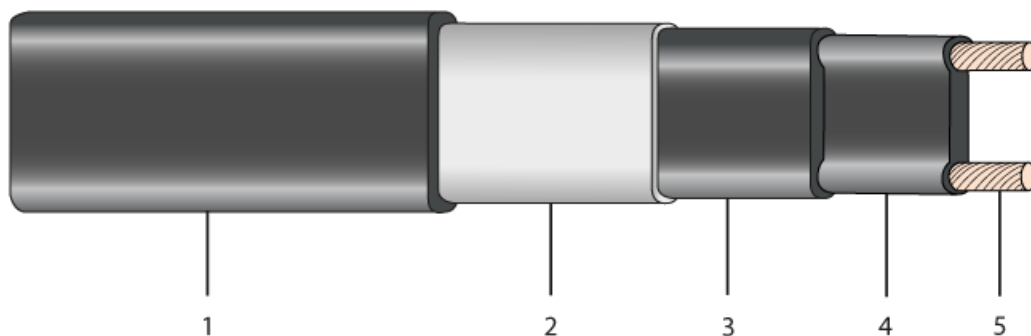

T-18

T-18 is an intelligent, self-adjusting heating cable that recognises the ambient temperature and adjusts output accordingly.

T-18 heating cable's self-adjusting properties make it easy to lay and install. The cable is simply laid out and fixed in place with Smartcips or glued to the gutter. It is laid out along the gutter until it reaches the first drainpipe. A branch is then made with one of the cables down into the drainpipe and the other continues to the next drainpipe, where the process is repeated. T-18 is supplied by the linear metre and is marked in metres to make working out lengths easier. Ebeco T-18 CT should be used for felt and asphalt roofs. T-18 is PVC-free and RoHS-approved, which means it contains no environmentally harmful substances. The built-in UV protection means it can be laid in full sunshine.

TECHNICAL INFORMATION:

Max operating temperature	+65°C
Operating voltage	230 Volt
Lowest installation temp	-50°C
Smallest bend radius	25 mm
Dimensions	10.3 x 5,5 mm
Output at +5°C in air	c. 18 W/m
Output in ice and snow	c. 36 W/m
Max connection length at 10 A	71 m
Max connection length at 16 A	114 m
Max self-load-bearing length	30 m

Cable design:

1. Outer casing
2. Earth shielding
3. Insulation bed TPE
4. Self-limiting core material
5. Wire, tinned copper

ARTICLETABLE:

Item number	Name
8960480	Ebeco T-18 self-limiting heating cable
8960482	Ebeco T-18 CT (for felt and asphalt roofs)