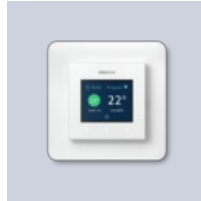

The package includes the following:

EB-Therm 500