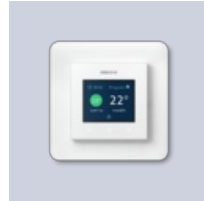

EB-Therm 500