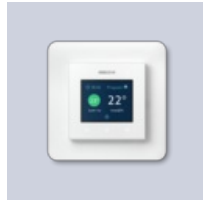

The package includes the following:

EB-Therm 500